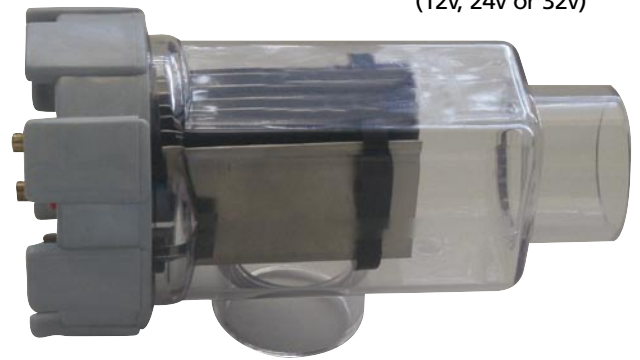

Low Running Costs

Autoclear costs very little to operate. On average, you'll need to run your Autoclear unit for 6-12 hours per day in Summer, 4-6 hours in Autumn and Spring and 2-4 hours during Winter months.

The Ultimate in Low Maintenance

Models are available with electronic 'Auto Clean' technology which will automatically clean the cell to minimise on-going maintenance. A truly high performance automatic salt chlorinator.

Easy to use and install

An Autoclear system consists of two working components. The electronic cell which connects easily to standard pool plumbing and the wall mounted power pack which controls the operation of the system. When used with a time-clock it automatically chlorinates your pool for the desired period each day.

Guaranteed Performance & Quality

All domestic applications come with a 2 year warranty on power supply and cell. Cell electrodes carry a further 36 months pro-rata warranty on all models. All commercial applications carry a 12 months warranty from date of installation on both power supply and cell electrodes.

Models Available

STANDARD UNITS

- **S** Standard Unit
- **ST** Standard Unit with Timer
- **STL** Standard Unit with Timer and Pool Light Transformer (12v, 24v or 32v)

AUTO-CLEAN UNITS

- **AC** Self Cleaning Unit
- **ACT** Self Cleaning Unit with Timer
- **ACTL** Self Cleaning Unit with Timer and Pool Light Transformer (12v, 24v or 32v)

Cell Options

Sizes Available	Chlorine Output (Gas) Grams/hr (100% Chlorine)	Granulated Equiv. Grams/hr (65%)
S 150	15	23
S 200	20	31
S 250	25	38
S 350	35	54
S 500	50	77
AC 150	15	23
AC 200	20	31
AC 250	25	38
AC 350	35	54
AC 500	50	77

Distributed by:

AutoClear
The Clear Choice in Salt Chlorinators

Manufactured in Australia for Aquatight Industries.